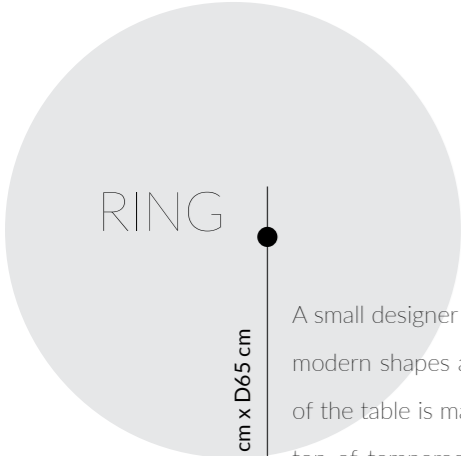

○ WHITE

H45 cm x W45 cm x D38 cm

○ WHITE

FLOW

ORGANIC II

SPIN II

○ WHITE

H30 cm x W137 cm x D62 cm

PIANO

- WHITE
- BLACK

H158 cm x W40 cm x D40 cm

● A small Piano table is an ideal solution for people committed to comfort and functionality. The base of the table is made of chrome-plated metal, and thanks to its untypical form it can be pushed under a sofa seat so that its plastic tray stays above it. A Piano table is excellent as a coffee or tea table in a modern room.

- WHITE
- ORANGE
- BLUE
- GREEN
- TURQUOISE
- OLIVE GREEN
- LATTE

CORK

H41 cm x W38 cm x D38 cm

● The small Cork table is modern and made of polypropylene. A Cork will not take up too much space; it is stable and easy to clean, and does not need any maintenance. Its modern style blends well with a homely interior and a teenage bedroom, but will not be out of place in larger spaces, relaxation zones and waiting rooms. Available in several colours.

H53 cm x W45 cm x D45 cm

ŁZA

- WHITE
- RED
- GREY
- BLACK

RING

H42 cm x W115 cm x D65 cm

A small designer table, the Ring's soft and modern shapes are captivating. The base of the table is made of fibreglass, and the top of tempered glass. As practical as it is, the Ring will also decorate your house. Small table available in two colours.