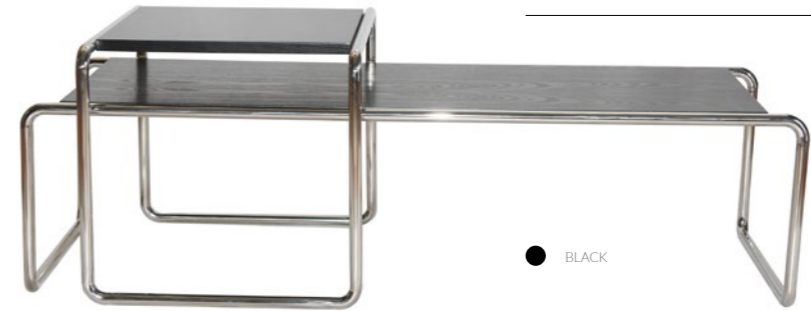

H53 cm x W45 cm x D45 cm

ŁZA

- WHITE
- RED
- GREY
- BLACK

RING

H42 cm x W115 cm x D65 cm

A small designer table, the Ring's soft and modern shapes are captivating. The base of the table is made of fibreglass, and the top of tempered glass. As practical as it is, the Ring will also decorate your house. Small table available in two colours.

- WHITE
- BLACK

FRAME

H62-100 cm x W51 cm

BA1

H45 cm x W100 cm x D100 cm

LACO

H44 cm x W54 cm x D48 cm
H36 cm x W135 cm x D48 cm

LACO

- BLACK