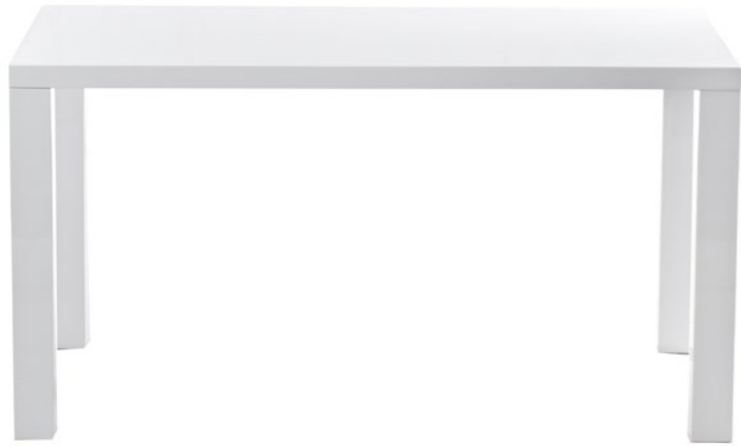

LUCENTE

	140x80	160x80	180x80
HEIGHT	76 cm	76 cm	76 cm
LENGTH	140 cm	160 cm	180 cm
DEPTH	80 cm	80 cm	90 cm

○ WHITE