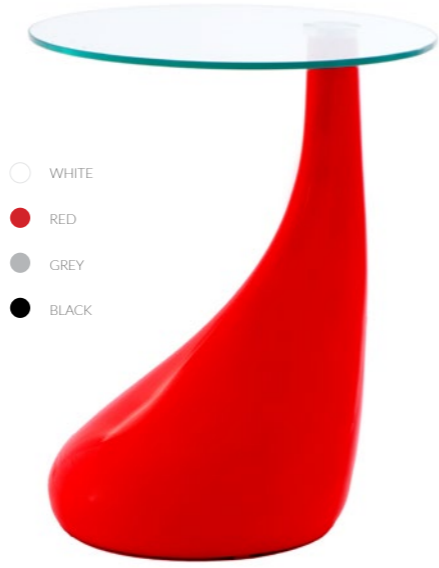

○ WHITE

● BLACK

H34 cm x W100 cm x D100 cm

● Coffee spills on the table will never be a problem again – if your coffee table is a Spin II with a tempered glass top. The designer Spin is modern and functional; the sides of the table have four oval openings which give access to a bottom shelf. The Spin II is available in two colours: black and white. It blends perfectly with a lounge, a waiting room or a study.

PIANO

- WHITE
- BLACK

H158 cm x W40 cm x D40 cm

● A small Piano table is an ideal solution for people committed to comfort and functionality. The base of the table is made of chrome-plated metal, and thanks to its untypical form it can be pushed under a sofa seat so that its plastic tray stays above it. A Piano table is excellent as a coffee or tea table in a modern room.

- WHITE
- ORANGE
- BLUE
- GREEN
- TURQUOISE
- OLIVE GREEN
- LATTE

CORK

H41 cm x W38 cm x D38 cm

● The small Cork table is modern and made of polypropylene. A Cork will not take up too much space; it is stable and easy to clean, and does not need any maintenance. Its modern style blends well with a homely interior and a teenage bedroom, but will not be out of place in larger spaces, relaxation zones and waiting rooms. Available in several colours.

H53 cm x W45 cm x D45 cm

ŁZA

- WHITE
- RED
- GREY
- BLACK

RING

H42 cm x W115 cm x D65 cm

A small designer table, the Ring's soft and modern shapes are captivating. The base of the table is made of fibreglass, and the top of tempered glass. As practical as it is, the Ring will also decorate your house. Small table available in two colours.