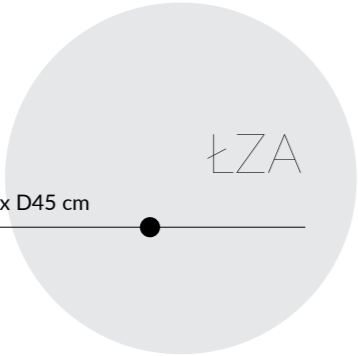

○ WHITE

● BLACK

H34 cm x W100 cm x D100 cm

● Coffee spills on the table will never be a problem again – if your coffee table is a Spin II with a tempered glass top. The designer Spin is modern and functional; the sides of the table have four oval openings which give access to a bottom shelf. The Spin II is available in two colours: black and white. It blends perfectly with a lounge, a waiting room or a study.

PIANO

- WHITE
- BLACK

H158 cm x W40 cm x D40 cm

● A small Piano table is an ideal solution for people committed to comfort and functionality. The base of the table is made of chrome-plated metal, and thanks to its untypical form it can be pushed under a sofa seat so that its plastic tray stays above it. A Piano table is excellent as a coffee or tea table in a modern room.

- WHITE
- ORANGE
- BLUE
- GREEN
- TURQUOISE
- OLIVE GREEN
- LATTE

CORK

H41 cm x W38 cm x D38 cm

● The small Cork table is modern and made of polypropylene. A Cork will not take up too much space; it is stable and easy to clean, and does not need any maintenance. Its modern style blends well with a homely interior and a teenage bedroom, but will not be out of place in larger spaces, relaxation zones and waiting rooms. Available in several colours.