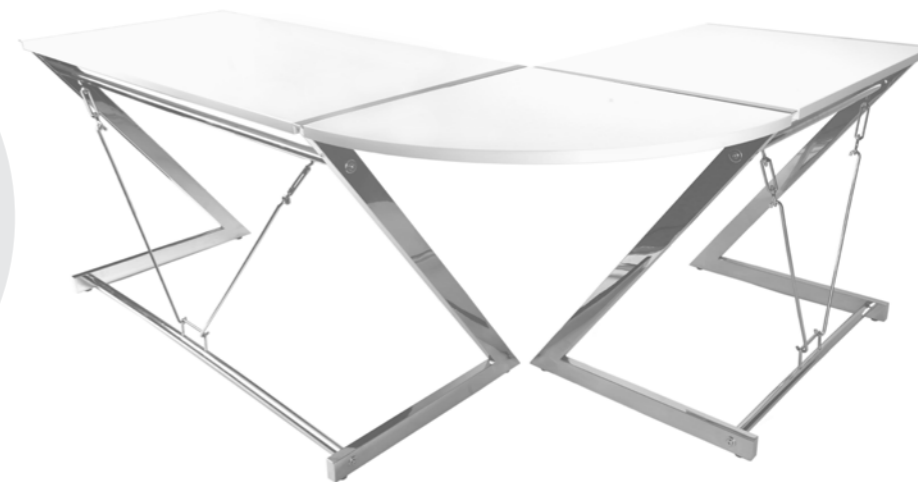

○ WHITE

FIBER
60 / 90 / 120

- WHITE
- BLACK

The Fiber table is a paragon of top-end design. The piece is inspired by Eero Saarinen's collection of tables, for which he received a prestigious Museum of Modern Art award in 1969. The table top, made of fibreglass, rests on a sturdy leg made of lacquered metal. The Fiber table combines functionality and outstanding form, and blends well with modern and traditional interiors. This model combines well with Tul and TulAr chairs, whose shapes are reminiscent of tulip flowers. The Fiber table is also available with 60 cm, 90 cm and 200 cm tops, and with a marble top.

H74 cm x W60 cm
H74 cm x W90 cm
H74 cm x W120 cm
H74 cm L200 x W120 cm

FIBER
MARBLE

● MARBLE

H74 cm x W90 cm
H74 cm x W120 cm

FIBER

UFO

H72 cm x W90 cm

Your home will obtain a modern slant thanks to the Ufo table. A glass top, uniquely chamfered, rests on four chrome tubes joined in one place. The interesting and innovative arrangement of tubes in the base make this table really special. The Ufo is an ideal solution for the office, hospitality area or a study.

BIG DEAL corner desk

larger desk element: 125 cm x 60 cm
smaller desk element: 80 cm x 60 cm
corner element: 60 cm

H75 cm x L185 cm x D140 cm

A Big Deal desk will make your work no big deal. The desk top is made of high-gloss lacquered laminate. The chrome base and the modern top make for an interesting composition, that is certain to pep up your professional duties. The Big Deal's shape is reminiscent of the letter "Z", which lends it an additional designer touch. The chrome base ensures stability; the top gives the desk its functionality. Thanks to its large surface, a Big Deal desk will easily accommodate a laptop and other larger desk-top equipment. The desk happily blends with corporate interiors or a home study. If you do not need this much working surface, you can always find a smaller Deal.