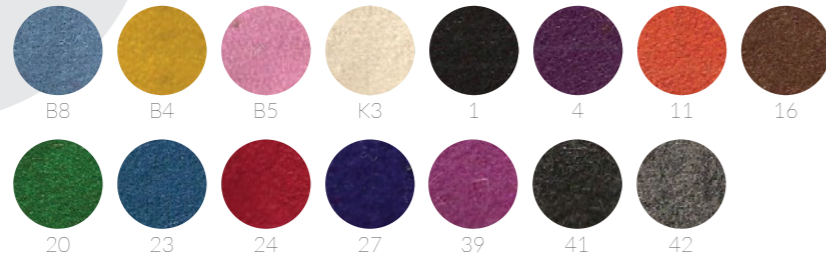

- BLACK

COLOUR SAMPLERS

CASHMERE

LEATHER

TECHNO FABRICS

DOTI FABRICS

DIMENSIONS KEY

H - height / W - width / D - depth / L-length / HS - seat height / AH - armrest height