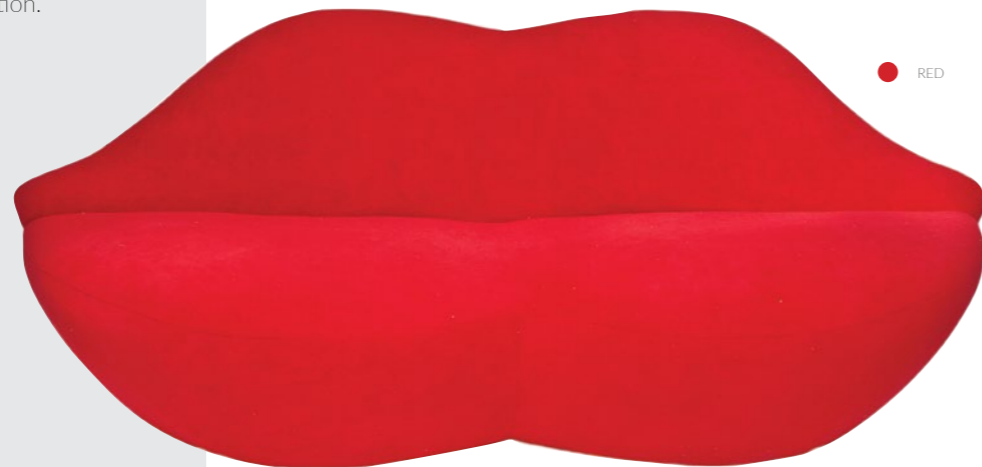

● RED

H80 cm x W196 cm x D78 cm x SH43 cm