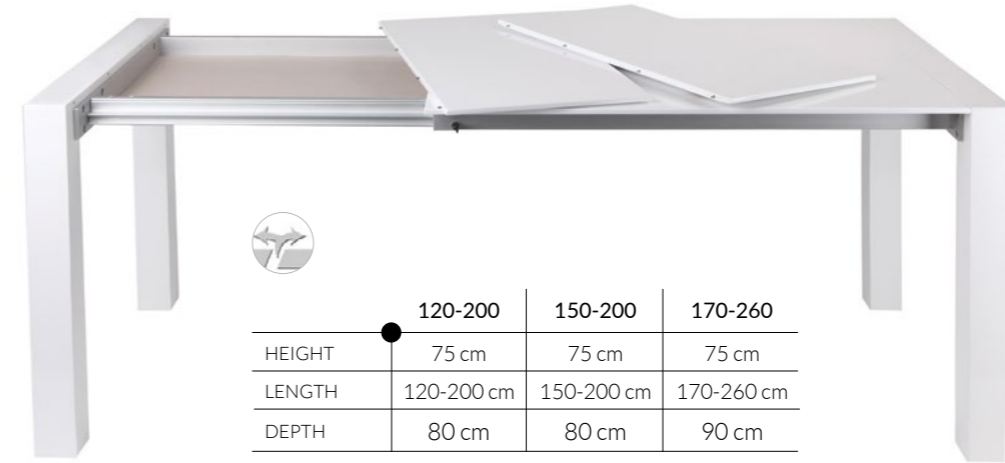

○ WHITE

H72 cm x L80 cm x D80 cm
 H72 cm x L120 cm x D80 cm
 H72 cm x L160 cm x D80 cm

Sleek and modern design summarises the Copine table. The metal elements that connect the Copine's white top with wooden legs are an ideal and functional composition, and of good quality too. A slightly flared base makes the table comfortable to use. It is suitable not only for the home dining room – it will also easily correspond with café space. Available also in a rectangular version, with a veneer top and three legs.

CAMELLO
110-150

H75 cm x L110-150 cm x D70 cm

○ WHITE

○ WHITE

H77 cm x L80 cm x D80 cm

● NEXT

● WHITE / BROWN LEGS

H75 cm x L150-200 cm x D90 cm

CAMELLO
150-200

LUCENTE

	140x80	160x80	180x80
HEIGHT	76 cm	76 cm	76 cm
LENGTH	140 cm	160 cm	180 cm
DEPTH	80 cm	80 cm	90 cm

○ WHITE

	120-200	150-200	170-260
HEIGHT	75 cm	75 cm	75 cm
LENGTH	120-200 cm	150-200 cm	170-260 cm
DEPTH	80 cm	80 cm	90 cm

- WHITE MATTE
- WHITE GLOSS
- WALNUT

LIVING

H77 cm x W80 cm x D80 cm

Is your kitchen small, but you dream of a table? In this case, the Living table has been made especially for you. This small-sized table is made entirely of high-gloss lacquered MDF, which makes it very practical. Simplicity and functionality set the Living table apart. Thanks to its size, it will fit into a small kitchen and a modern café. There is also a bigger version of this table available - the Lucente.