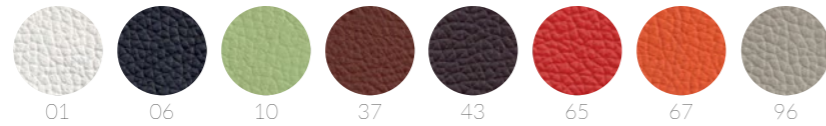

- BLACK

COLOUR SAMPLERS

CASHMERE

LEATHER

TECHNO FABRICS

DOTI FABRICS

DIMENSIONS KEY

H - height / W - width / D - depth / L-length / HS - seat height / AH - armrest height